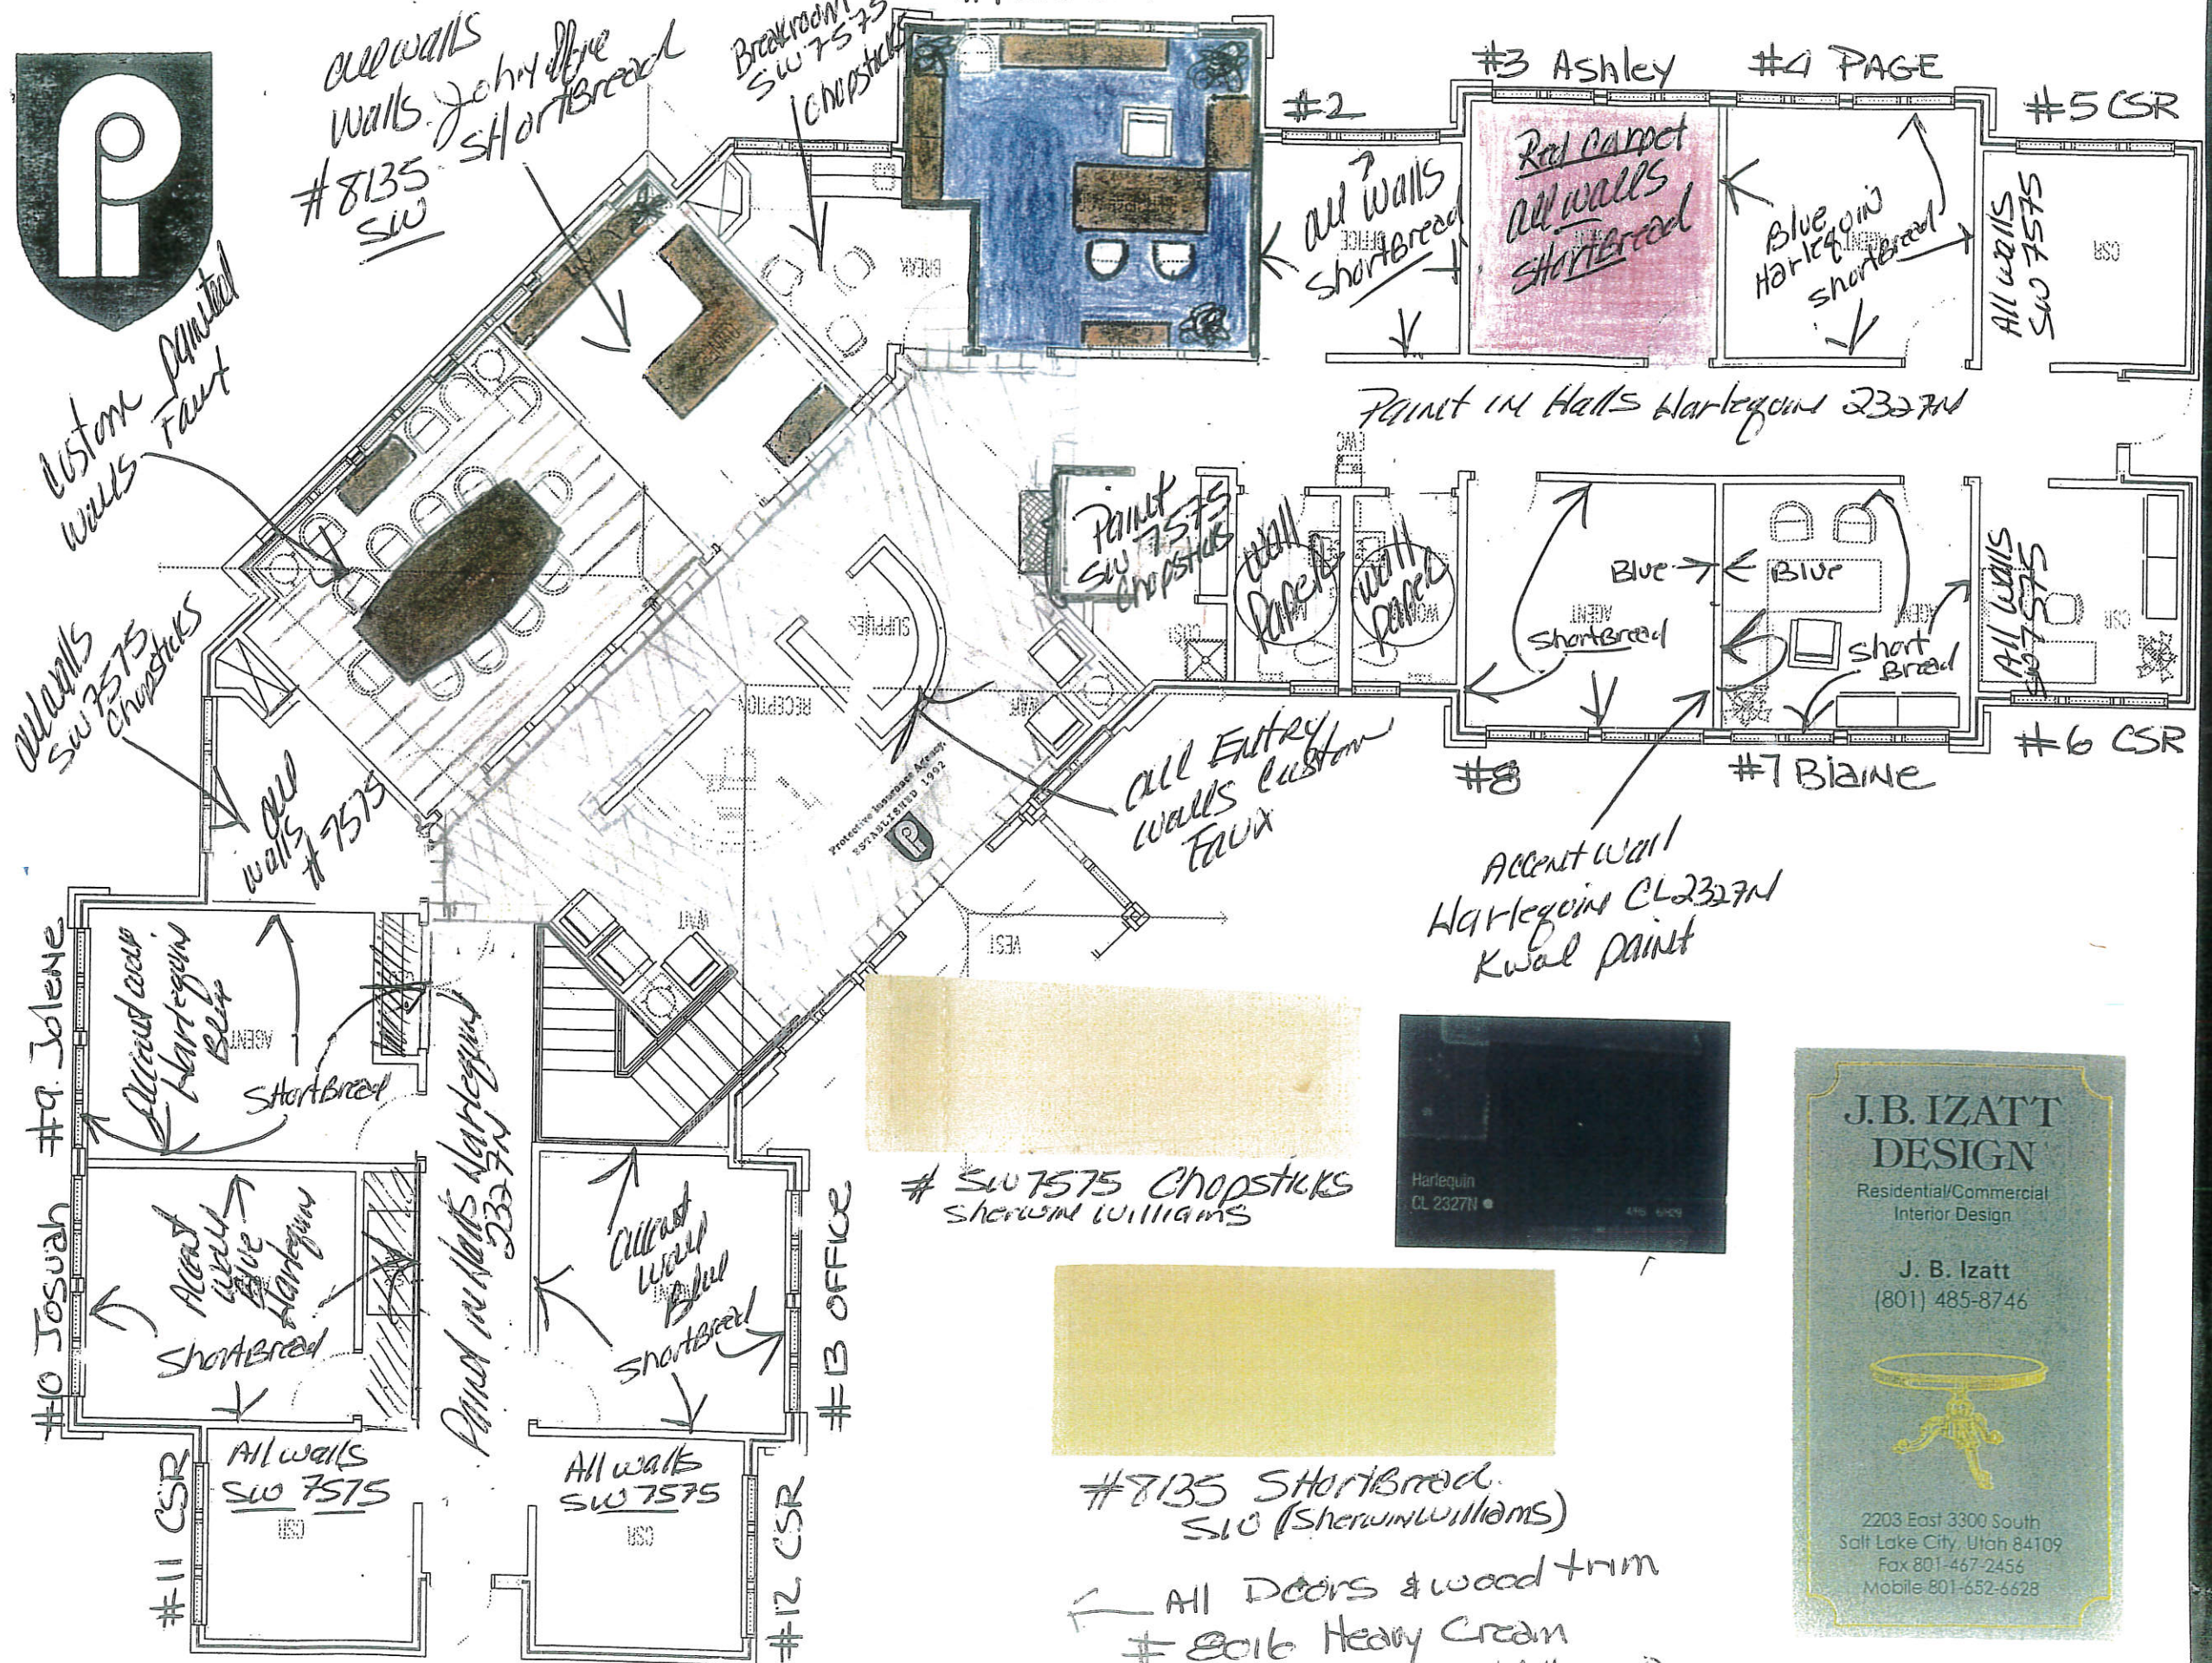

Protective Insurance Agency, Inc.

SW 7575 Chopsticks
Sherwin Williams

#8135 Shortbread
SW (Sherwin Williams)

All Doors & wood trim
8016 Heavy Cream
(Sherwin Williams)

J.B. IZATT DESIGN
Residential/Commercial Interior Design